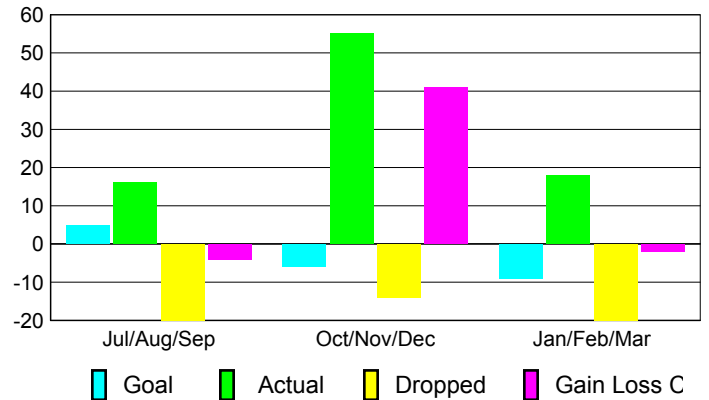

### YTD Status Quo Clubs 2009-2010

Status Quo Clubs Compared to Status Quo Members

## MEMBERSHIP

Membership Results  
2009-2010

Membership  
2008-2009

Month	Net Memb Goal	Actual New Memb	Actual Dropped Memb	Gain/Loss of Memb	Gain/Loss of Memb
Jul/Aug/Sep	5	16	-20	-4	7
Oct/Nov/Dec	-6	55	-14	41	-14
Jan/Feb/Mar	-9	18	-20	-2	21
<b>Totals</b>	<b>-10</b>	<b>89</b>	<b>-54</b>	<b>35</b>	<b>14</b>

### Membership Results 2009-2010

Goal, New, Dropped, Gain/Loss

### Comparison of Membership Gain/Loss

Current Year Compared to the Previous Year