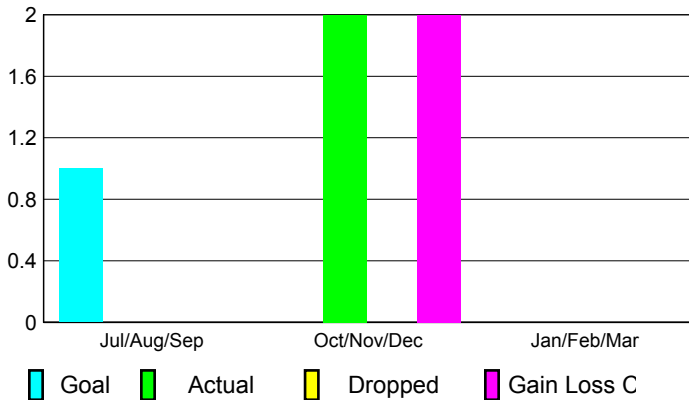

## CLUBS

Club Results  
2009-2010

Clubs  
2008-2009

Month	New Club Goal	Actual New Clubs	Actual Dropped Clubs	Gain/Loss of Clubs	Gain/Loss of Clubs
Jul/Aug/Sep	1	0	0	0	0
Oct/Nov/Dec	0	2	0	2	-1
Jan/Feb/Mar	0	0	0	0	1
<b>Totals</b>	<b>1</b>	<b>2</b>	<b>0</b>	<b>2</b>	<b>0</b>

### Club Results 2009-2010

Goal, New, Dropped, Gain/Loss