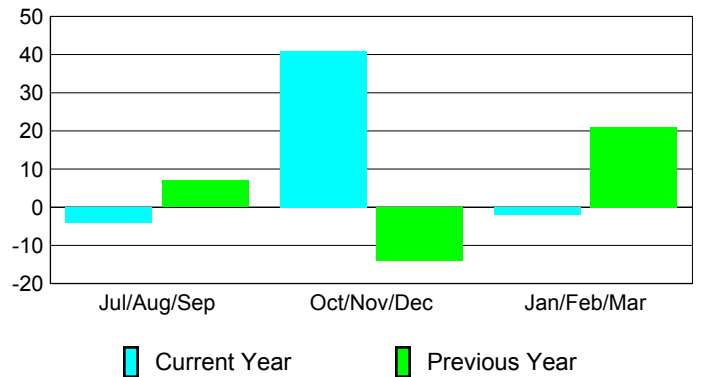

Comparison of Membership Gain/Loss

Current Year Compared to the Previous Year