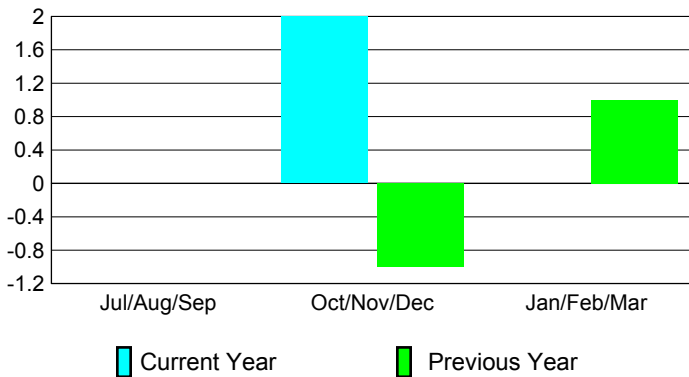

Comparison of Club Gain/Loss

Current Year Compared to the Previous Year